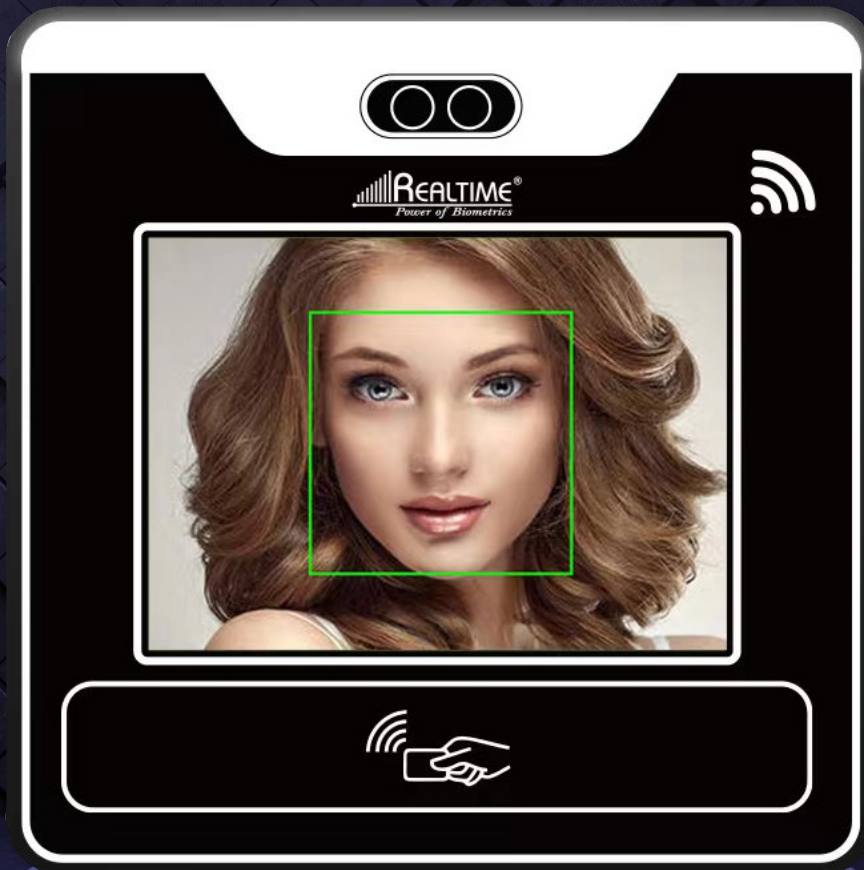

AI

REALTIME[®]
Power of Biometrics

"AI Face Recognition"

modern technology and digital screens everywhere

Pro T304mini

Face Capacity
1500

Card Capacity
1500

PIN Capacity
1500

Battery Backup

Access Control

Wi-Fi

This powerful, dynamic technology

FACE | PIN | CARD | RECORD | TCP/IP | ACCESS CONTROL | BATTERY BACKUP | USB DISK

www.pioneerattendance.com

Face Recognition Attendance Access Control System

Realtime ProT304mini

HIGH SPEED LONG RANGE FACE RECOGNITION

Specifications

Face / Card / PIN capacity	1500
Record capacity	150000
Recognition way	Face, Card, Password
Speed	0.3 Sec
Language	English
Self-checking function	Yes
Face FAR/ FRR	0.001/0.1(%)
Recognition Speed	0.3s
Face intelligent update function	Yes
Recognition ways	1:1, 1:N
CPU	Quad-core
OS	LINUX
Camera	Dual camera
IR LED	Yes
LCD	3.5" inch HD Touch Screen
Infrared approach receiver	Yes
Touch screen	Yes
Communication	TCP/IP, U-disk, WIFI
Working voltage	DC12V Wide voltage design
Ambient light	0-50000Lux
Working temperature	0 ^o C-40 ^o C
Working humidity(RH)	20% ~ 80%
Door sensor(EN-MG)	Gate magnetic signal input
Alarm	Alarm output

Face

TCP/IP

Personal
Identity Number

4G
(External)

RFID
Reader

Access
Control

USB Disk

WiFi