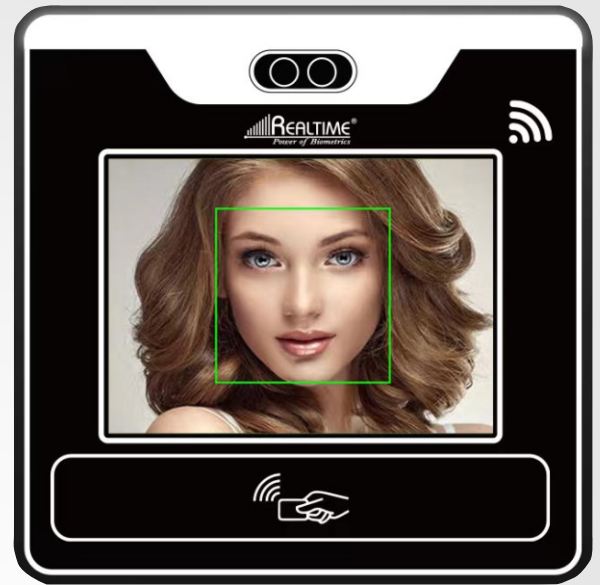

Battery Backup

Access Control

Wi-Fi

This powerful, dynamic technology

FACE | PIN | CARD | RECORD | TCP/IP | ACCESS CONTROL | BATTERY BACKUP | USB DISK

www.pioneerattendance.com

Face Recognition Attendance Access Control System

Realtime ProT304mini

HIGH SPEED LONG RANGE FACE RECOGNITION

Specifications

Face / Card / PIN capacity	1500
Record capacity	150000
Recognition way	Face, Card, Password
Speed	0.3 Sec
Language	English
Self-checking function	Yes
Face FAR/ FRR	0.001/0.1(%)
Recognition Speed	0.3s
Face intelligent update function	Yes
Recognition ways	1:1, 1:N
CPU	Quad-core
OS	LINUX
Camera	Dual camera
IR LED	Yes
LCD	3.5" inch HD Touch Screen
Infrared approach receiver	Yes
Touch screen	Yes
Communication	TCP/IP, U-disk, WIFI
Working voltage	DC12V Wide voltage design
Ambient light	0-50000Lux
Working temperature	0 ^o C-40 ^o C
Working humidity(RH)	20% ~ 80%
Door sensor(EN-MG)	Gate magnetic signal input
Alarm	Alarm output

Face

TCP/IP

Personal
Identity Number

4G
(External)

RFID
Reader

Access
Control

USB Disk

WiFi